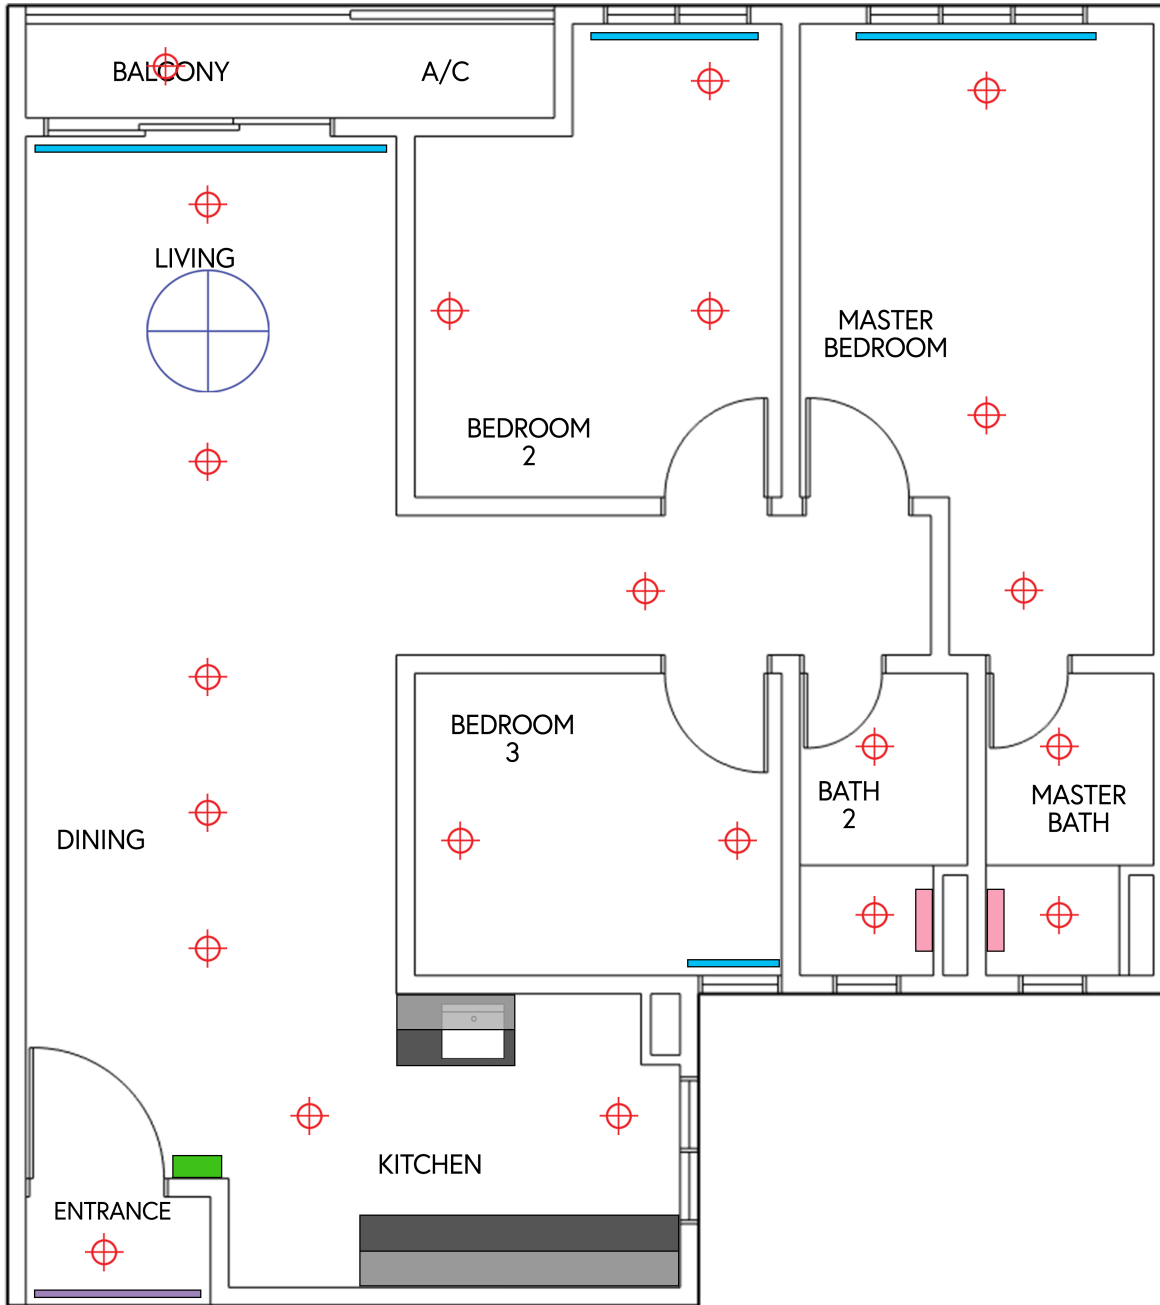

Terms & conditions apply

what is included in package :

A. Fittings:

- supply & install 1.0mmTHK Main Door Grille c/w lever lockset
- supply & install heavy-duty Curtain Track (single layer) at sliding door & all bedroom windows
- Wireless Door Bell
- 18W Surface Ceiling Light - 22 nos
- supply & install DEKA or equivalent brand 5-blades remote control Ceiling Fan - 1 nos
- supply & install DEKA or equivalent brand non pump Water Heater - 2 nos

B. Kitchen Area:

- 8 + 3'L, i-shape Base Units come with HPL top, 3 levels drawer set & Aluminium Skirting
- 8 + 3'L, standard height i-shape Wall Unit

C. Others:

- Floor Protection with Canvas
- Painting Touch up & Basic Cleaning after completion

** Kitchen Cabinet exclusive in white color design.

SENTUL POINT

TYPE C3 / C3A / C3B / C3C / C3D / C3E

1001 / 1066 / 1098 / 1109 SF

(3 bedroom & 2 bathroom)

Ready to Rent Package

 18W Ceiling Light x 22 nos